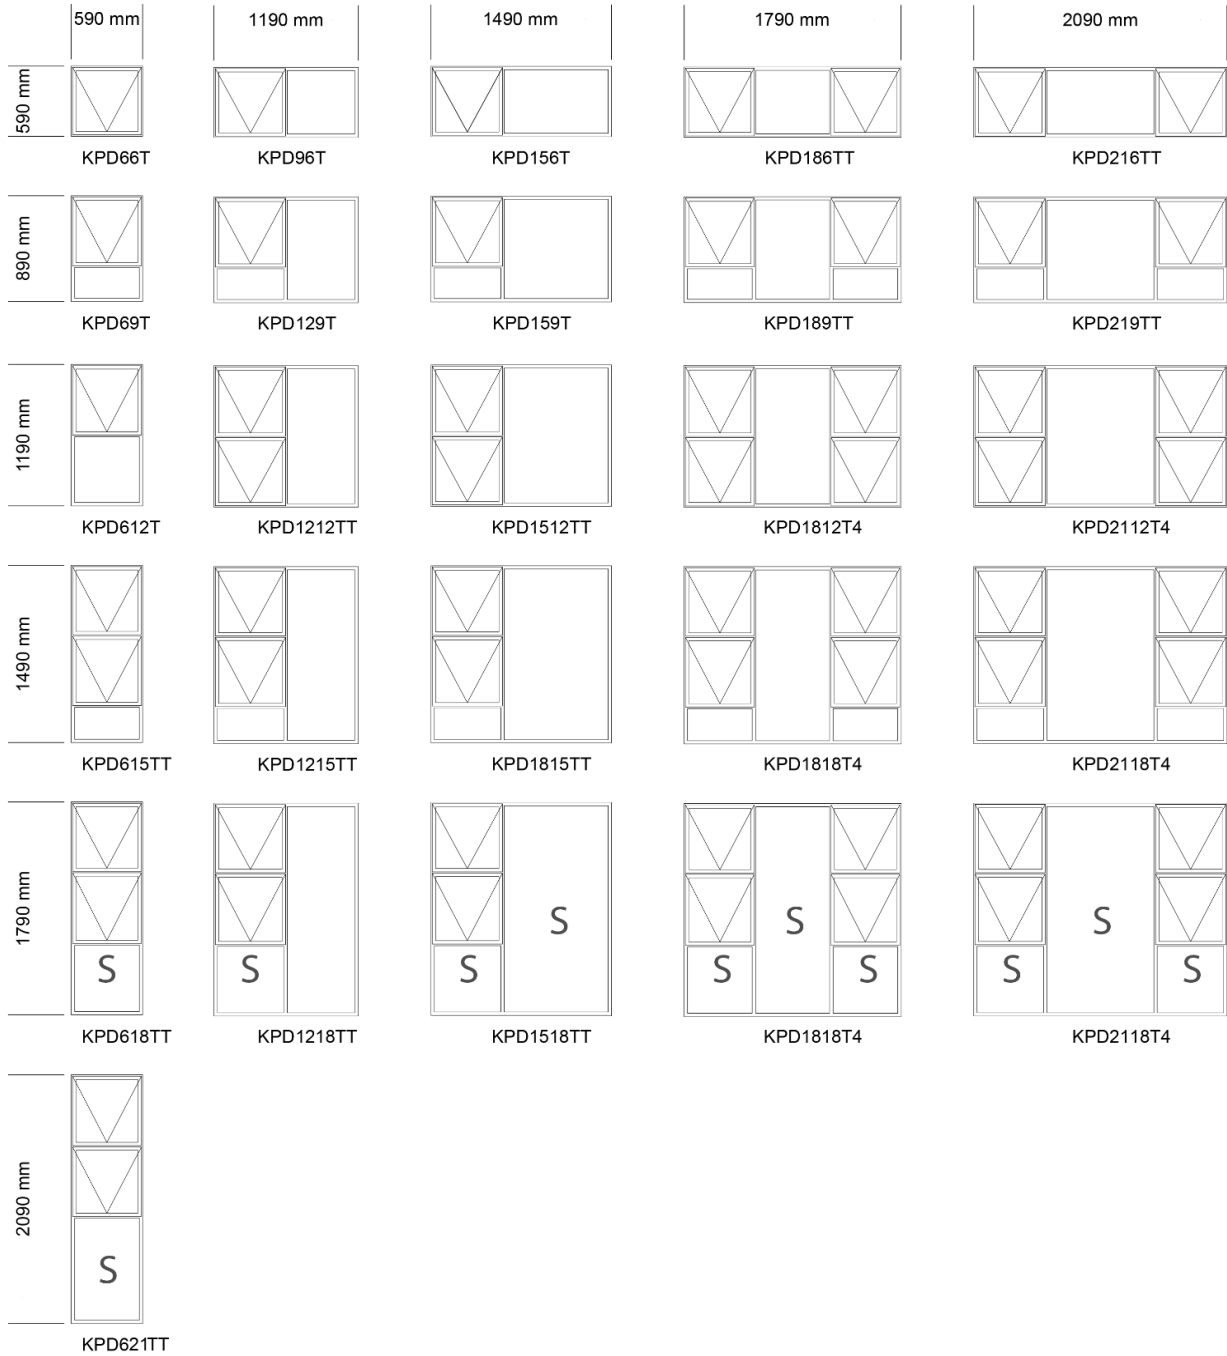

# CASEMENT 28

Side Hung Sash

S= Safety Glass

# CASEMENT 38

Top Hung 600mm Sash

S= Safety Glass