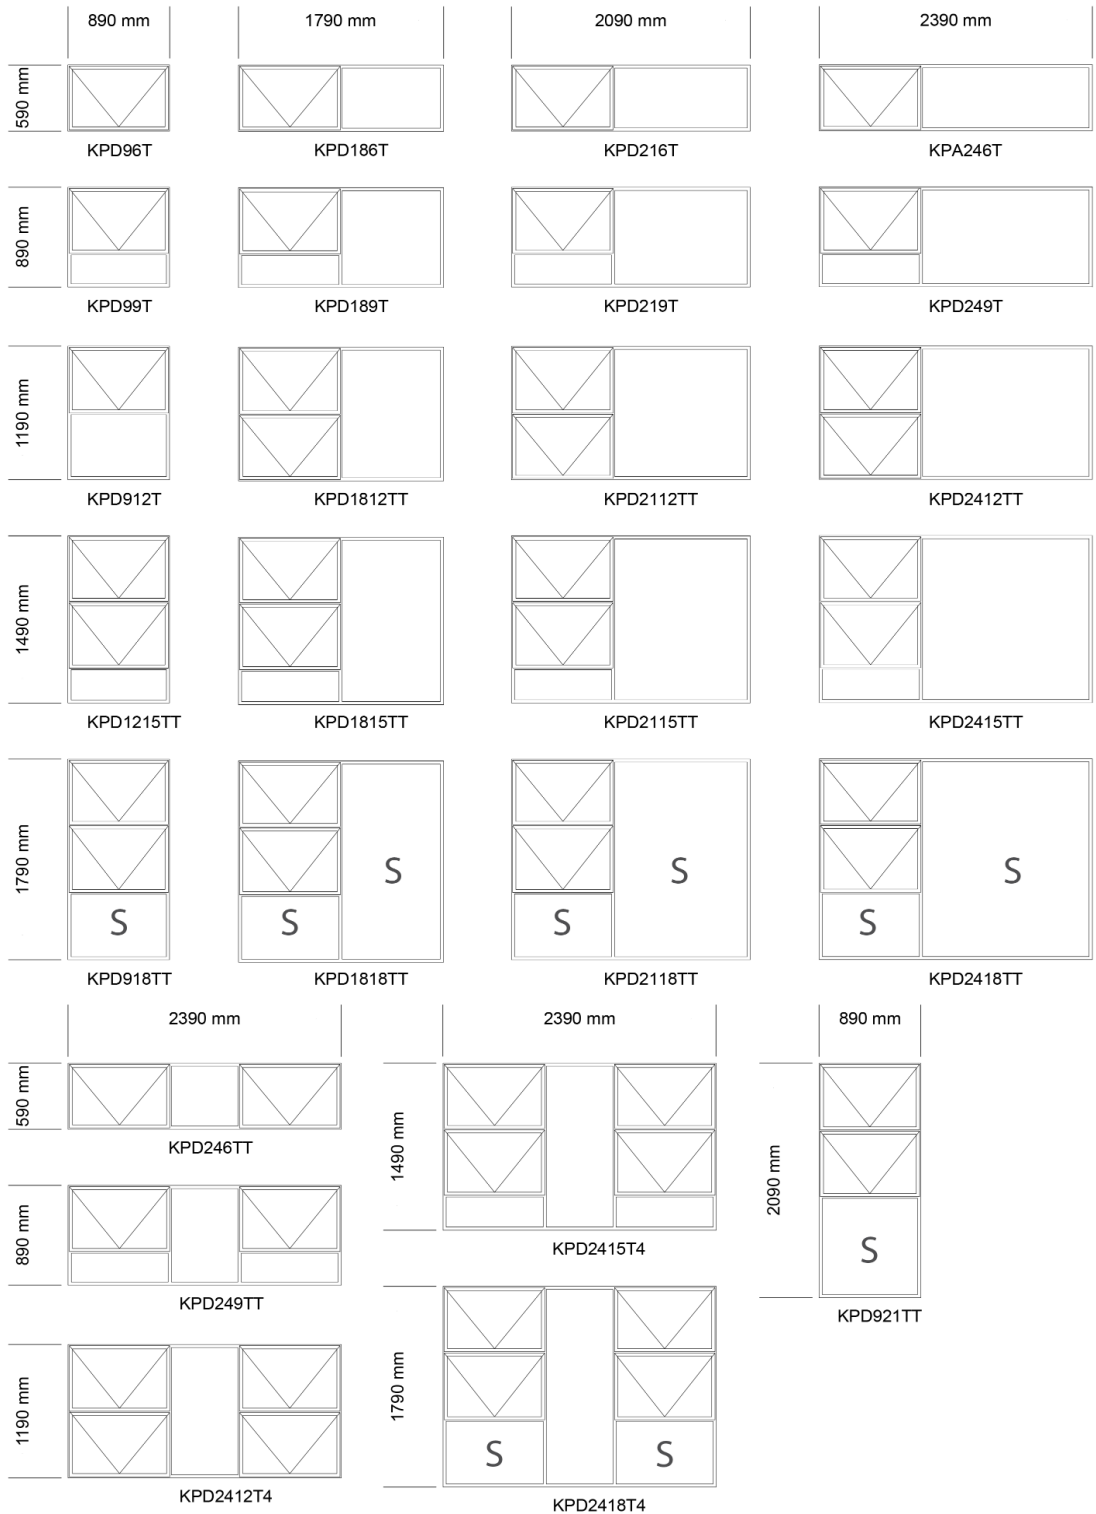

CASEMENT 38

Top Hung 900mm Sash

S= Safety Glass