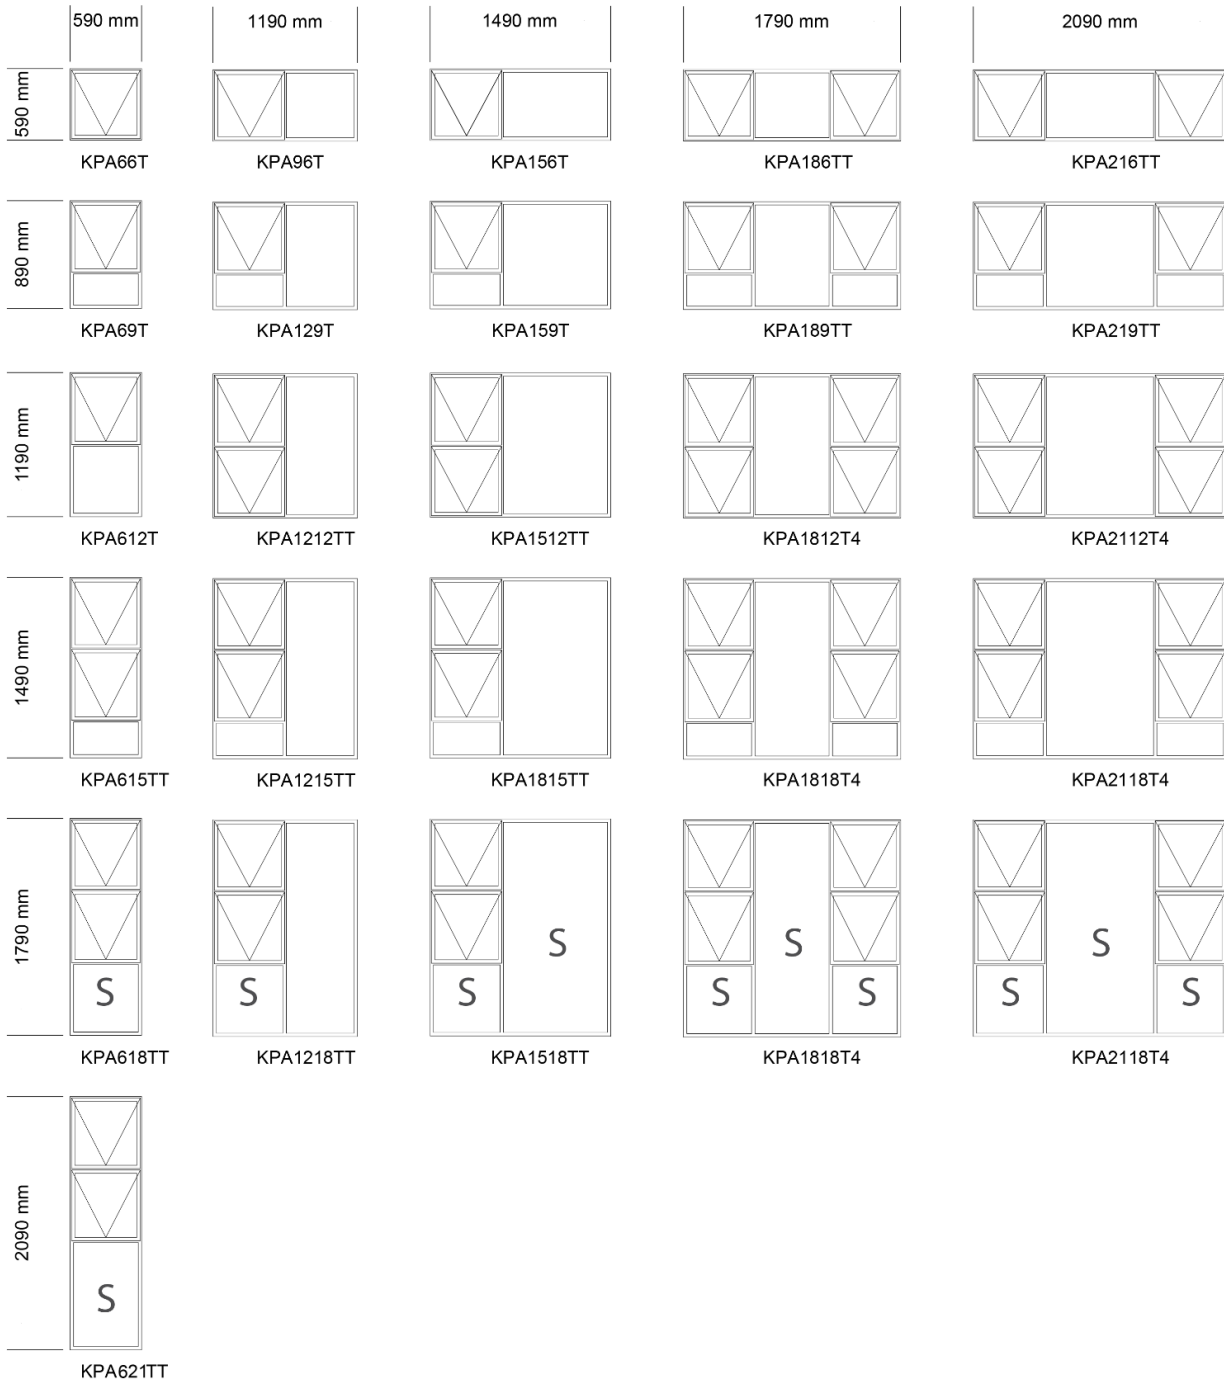

# CASEMENT 28

Top Hung 600mm Sash Windows

S= Safety Glass