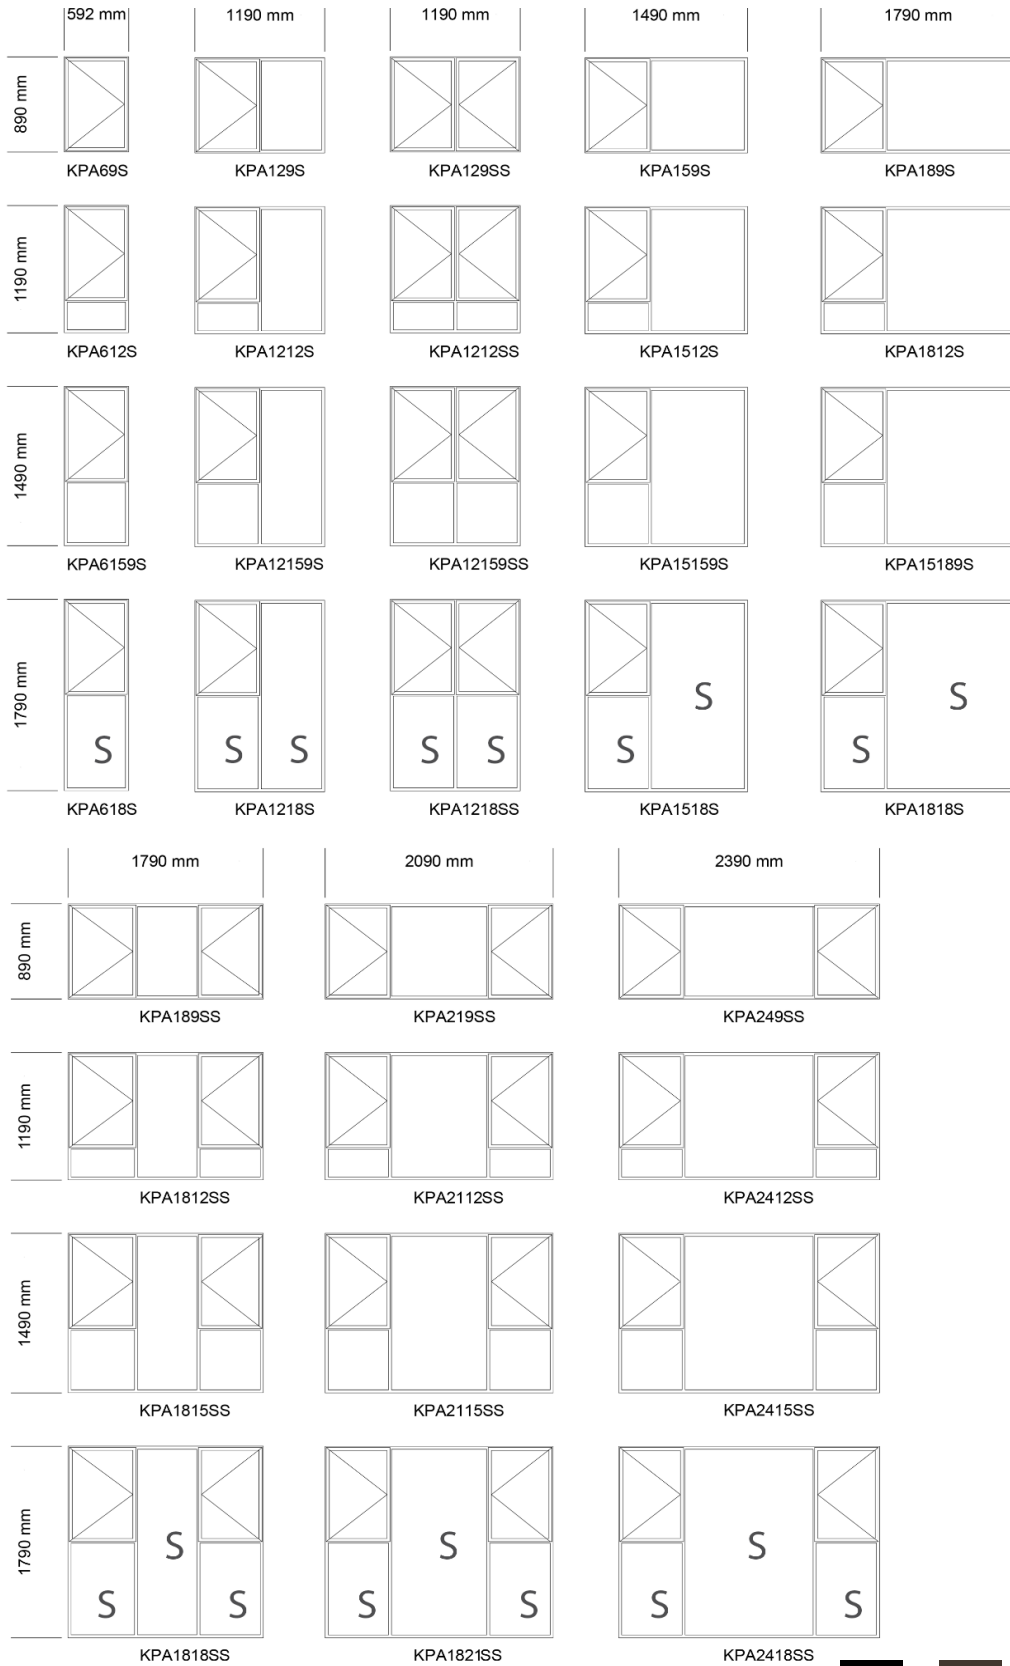

# CASEMENT 28

Top Hung 900mm Sash Windows

S= Safety Glass

# CASEMENT 28

Side Hung Sash

S= Safety Glass