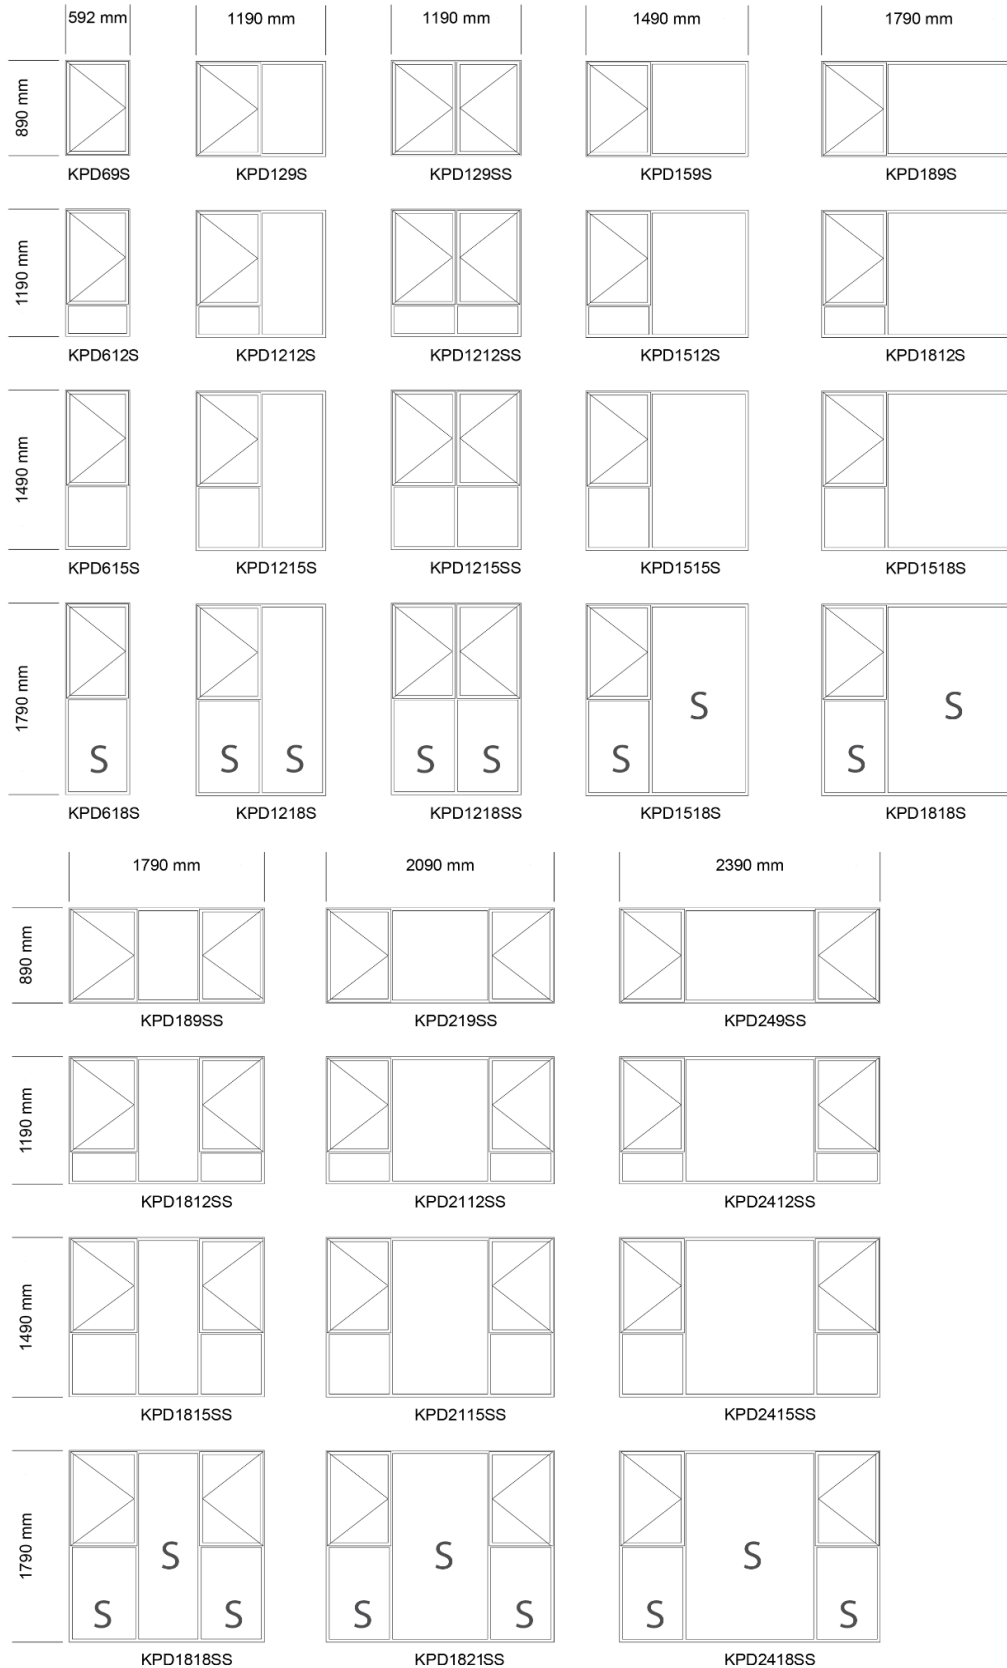

CASEMENT 38

Side Hung Sash

S= Safety Glass