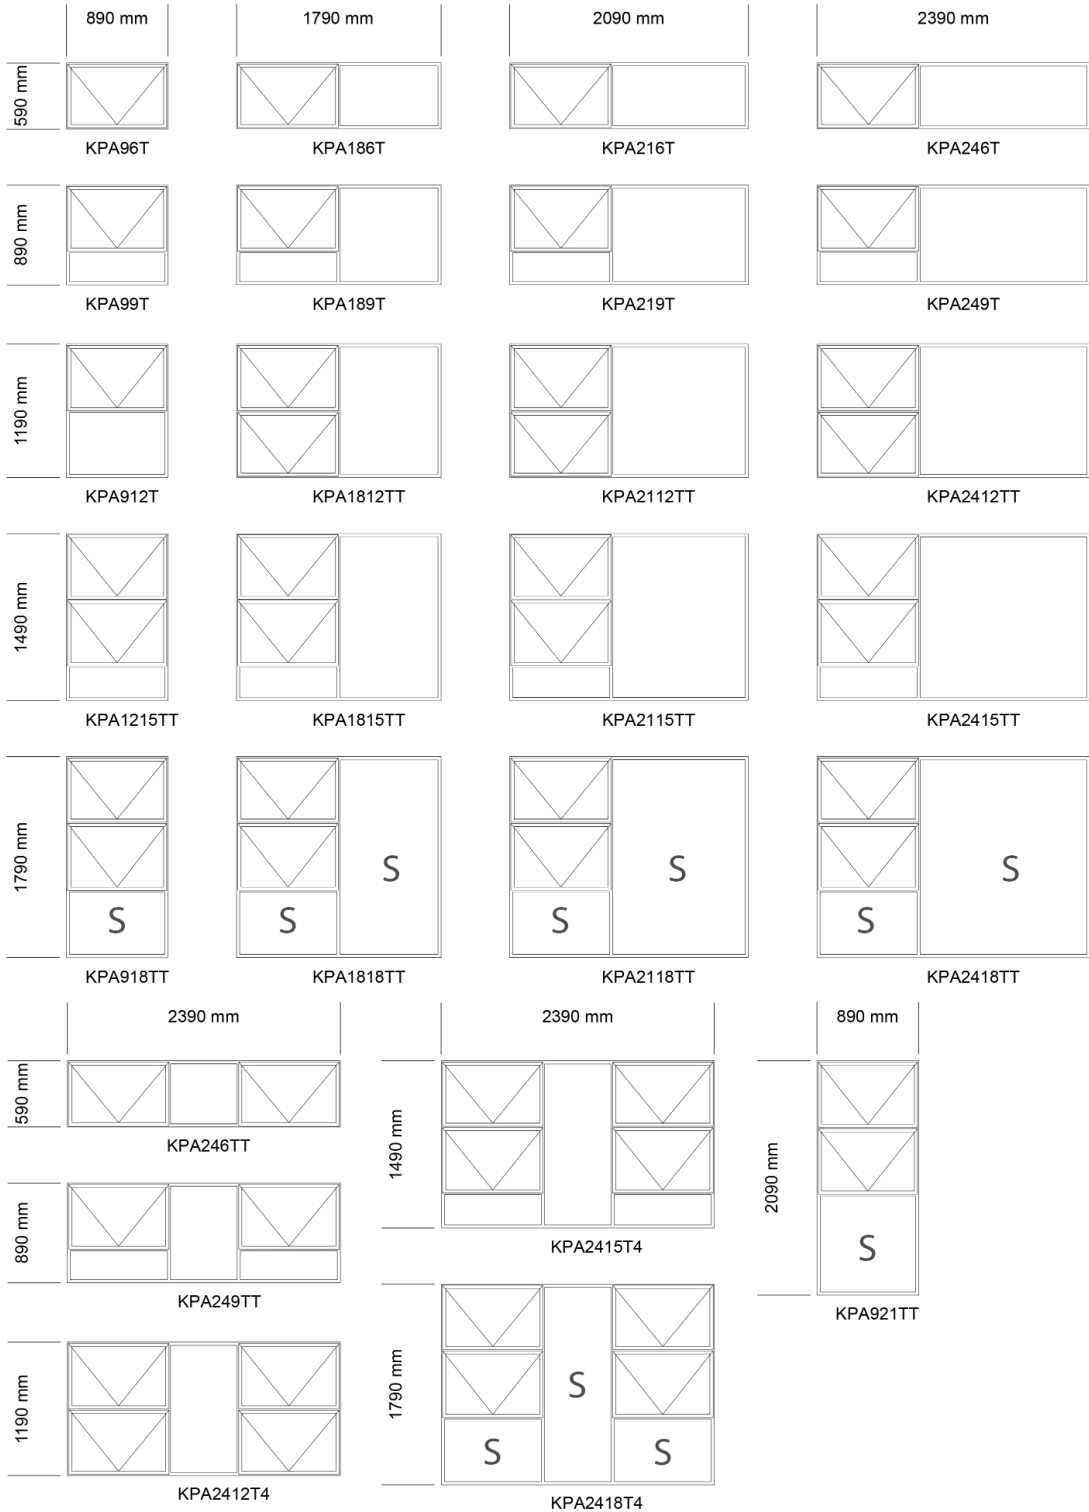

CASEMENT 28

Top Hung 900mm Sash Windows

S= Safety Glass